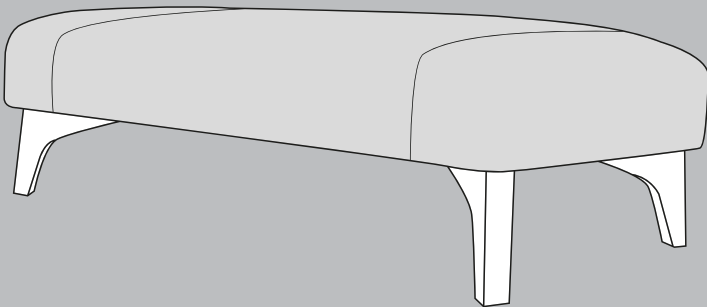

Ren Leather Footstool

H: 30cm W: 102cm D: 62cm
Weight: 15.5kg

FOOT OPTIONS

Walnut

Mid Oak

Black

Grey Ash

Dimensions: Height x Width x Depth

Please note: All dimensions are approximate. Allow tolerance of +/- 2.5cm.
Colours represented are to be used as a guide only. Please refer to manufacturers swatch for a more accurate colour match.

07/03/2023